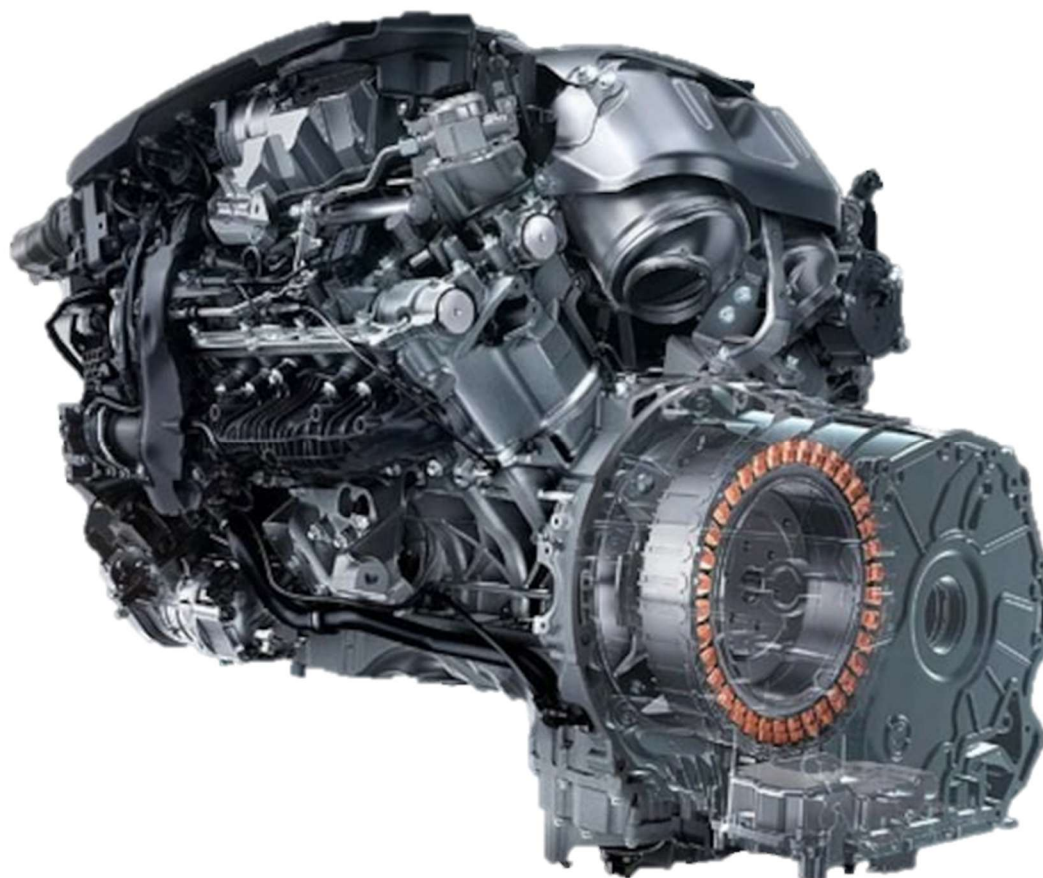

### ENGINE & PERFORMANCE

Engine: 4.0L AMG V8 Biturbo

Engine Capacity: 3,982 cc

Fuel Type: Petrol

Transmission: AMG SPEEDSHIFT TCT 9-Speed Automatic

Drivetrain: Permanent All-Wheel Drive (4MATIC)

Acceleration (0–100 km/h): 4.4 Seconds

# Mercedes-Benz