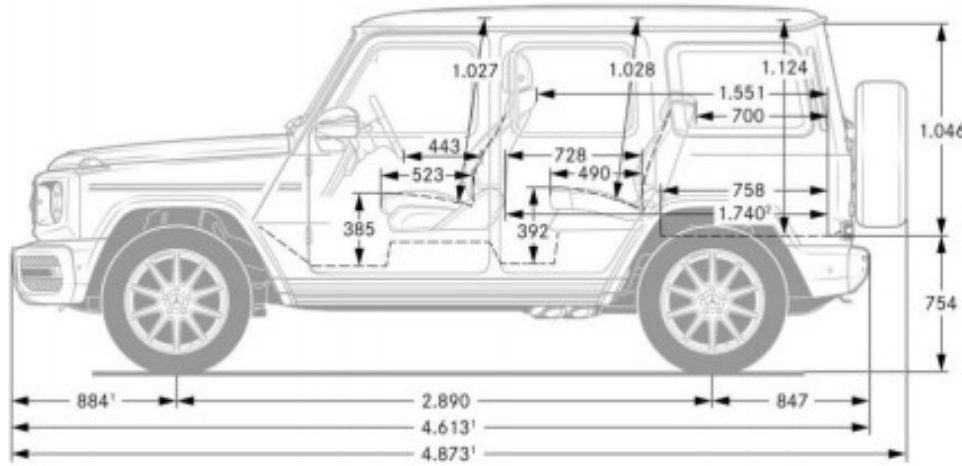

Mercedes-Benz

AMG