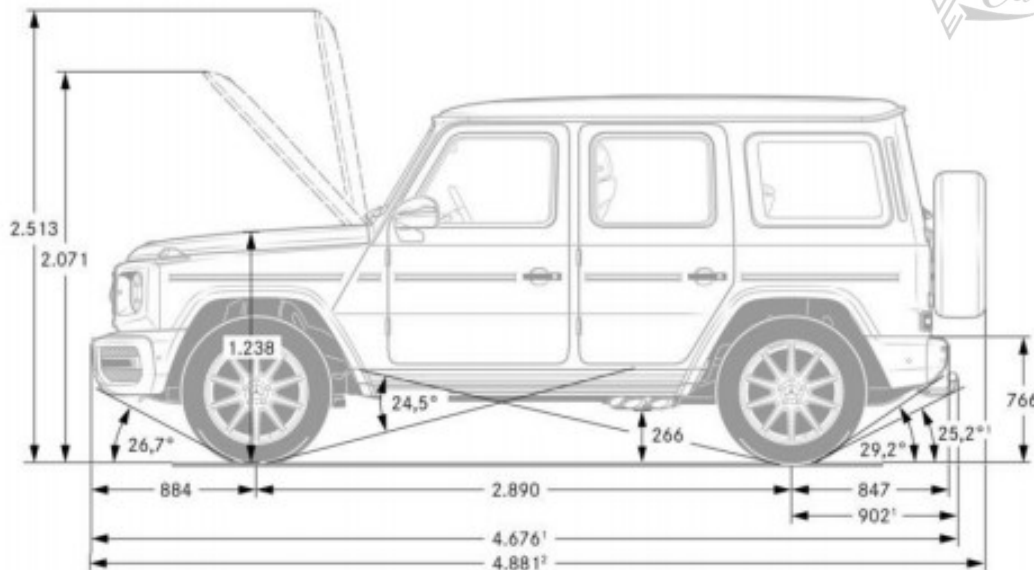

Mercedes-Benz

AMG