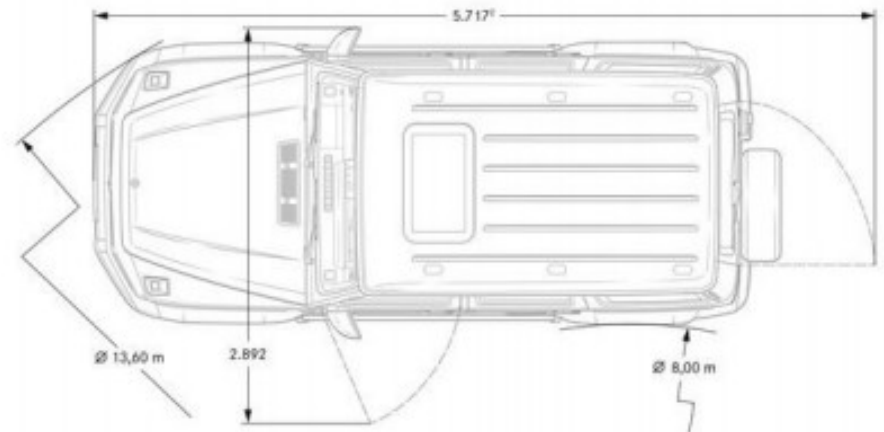

Mercedes-Benz

AMG