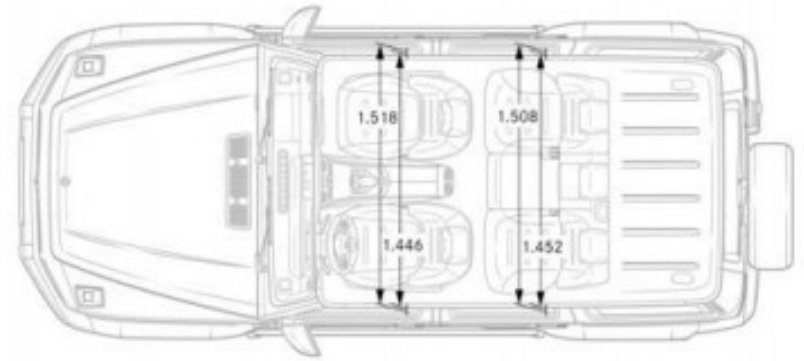

Mercedes-Benz

AMG