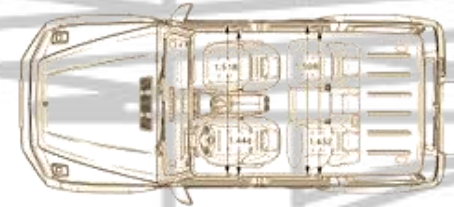

DIMENSIONS

- Length: 4,873 mm
- Width: 1,984 mm
- Height: 1,976 mm
- Wheelbase: 2,890 mm
- Fuel tank: 100L
- Seating: 5 passengers

Mercedes-Benz
AMG DOUBLE NIGHT PACK G63