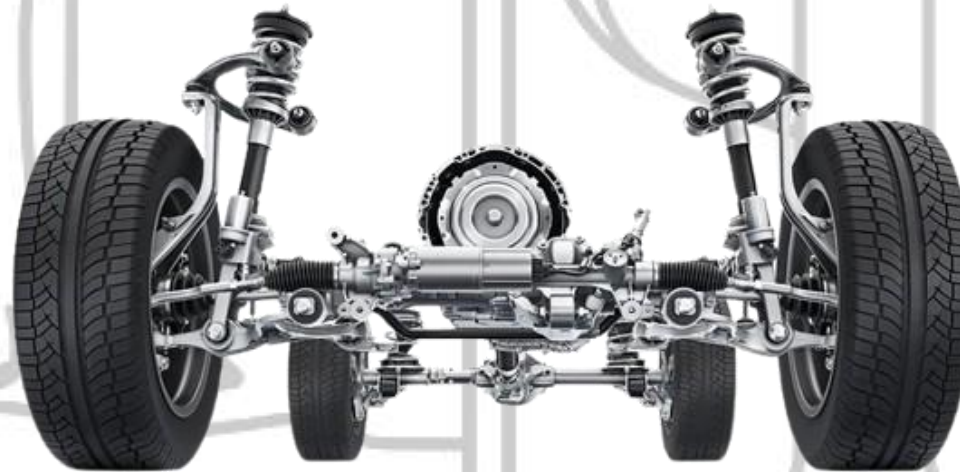

Mercedes-Benz  
**AMG DOUBLE NIGHT PACK G63**

## ENGINE & PERFORMANCE

- Engine: 4.0L V8 Biturbo (M177 AMG hand-built)
- Power: 577 HP @ 6,000 rpm
- Torque: 850 Nm
- Mild Hybrid: 48V system (ISG boost)
- Transmission: AMG SPEEDSHIFT TCT 9G (9-speed automatic)
- Drivetrain: AMG Performance 4MATIC AWD
- Differential Locks: Front + Center + Rear (triple lock)
- 0–100 km/h: ~4.3 sec

## A22 = AMG ACTIVE RIDE CONTROL Suspension

- Hydraulic adaptive suspension
- Actively controls:
  - Body roll
  - Pitch
  - Off-road articulation
- Benefits:
  - Much smoother ride
  - Better stability at high speed
  - Improved off-road traction
- Comes with:
  - AMG Performance Package (often bundled)

## EXTERIOR

- Wheels:
  - 22" AMG forged wheels
- Tires:
  - 295/40 R22 performance tires
- LED MULTIBEAM headlights
- AMG-specific bumpers
- Side-mounted AMG exhaust
- Electric sunroof
- MANUFAKTUR paint options
- Electric hidden side steps