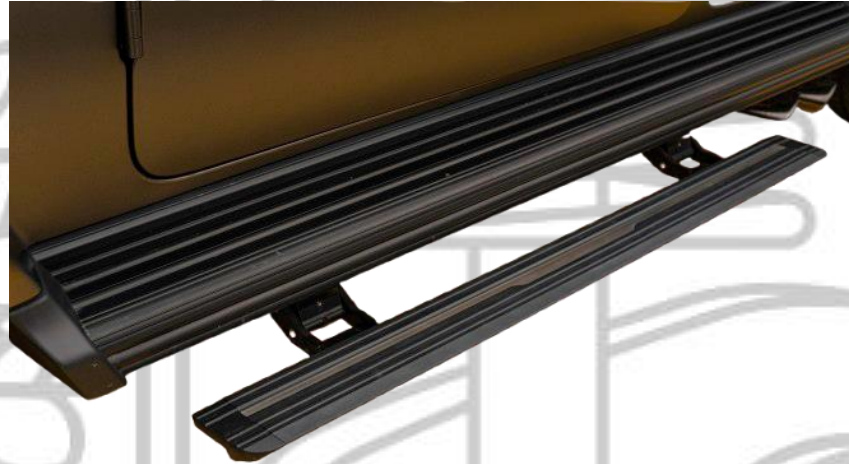

## A22 = AMG ACTIVE RIDE CONTROL Suspension

- Hydraulic adaptive suspension
- Actively controls:
  - Body roll
  - Pitch
  - Off-road articulation
- Benefits:
  - Much smoother ride
  - Better stability at high speed
  - Improved off-road traction
- Comes with:
  - AMG Performance Package (often bundled)

## EXTERIOR

- Wheels:
  - 22" AMG forged wheels
- Tires:
  - 295/40 R22 performance tires
- LED MULTIBEAM headlights
- AMG-specific bumpers
- Side-mounted AMG exhaust
- Electric sunroof
- MANUFAKTUR paint options
- Electric hidden side steps