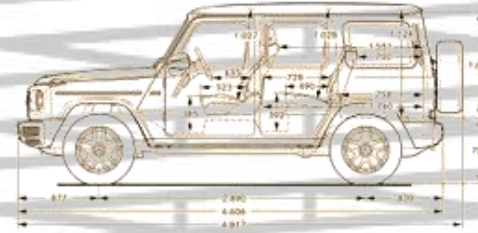

DIMENSIONS

- Length: 4,873 mm
- Width: 1,984 mm
- Height: 1,976 mm
- Wheelbase: 2,890 mm
- Fuel tank: 100L
- Seating: 5 passengers

Mercedes-Benz
AMG DOUBLE NIGHT PACK G63